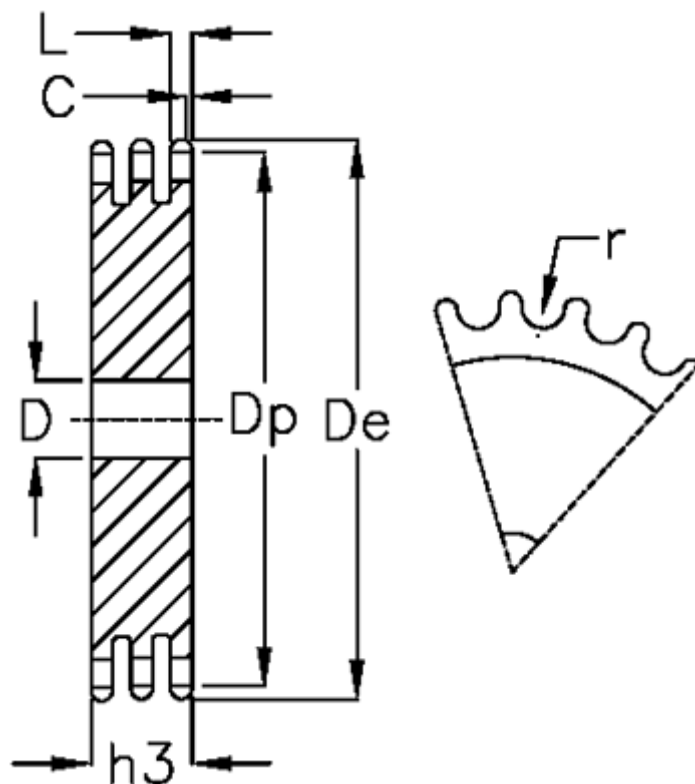

Article number: 616023006060

Description: Plate wheel 10 B-3 Z=60 triplex

## Measures

C	= 2
D	= 25
De	= 310.8
Dp	= 303.32
For chain size	= 5/8 x 3/8
For chain type	= 10 B-3
h3	= 42.1
L	= 9

Number of teeth	= 60
r	= 10.16